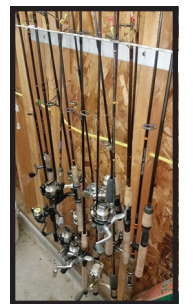

AMOCO & LOCAL ADVERTISING: Standard Oil/Amoco Gear of all Kinds going back several decades; Marathon, Amoco, Shell Fuel Cans; Station Pump Nozzles; Decals; ERTL Amoco Trucks & Banks; Caps & Jackets; Small Advertising Items; Cans & Tins; Local Jars & Bottles; Standard Oil Co Padlocks; 1949 4-H Pennant; Watseka Monopoly Set.

FISHING & CAMPING: 60+ Fishing Rods & Reels, Many Setup Ready for the Water; 20+ Boxed Reels incl. Abu Garcia, Shakespeare, Zebco Cardinal etc; Nearly 100 Fishing Reels total; Fly Rods; Antique Baits & Lures; Several Tackle Boxes loaded with modern baits & lures; Fishing Creel Baskets; Several Coleman Lanterns; Fishing Themed Decorations; BB/Pellet Guns; Camping Back Chairs; Coolers.

ANTIQUES & COLLECTIBLES: 10 Antique Quilts; Embroidered Tablecloths & Runners; Bicycles incl. Roadmaster, Schwinn, Vista, Huffy; NOS Samsonite Luggage in Original Boxes; Elgin Boxed Large Atomic Wall Clock; Vintage Clothes; Conn Cornet, Bach Trumpet & Conn Trombone; Oil Lamps; Pennants back to 1940s; Cast Iron Garden Bell; Antique Toys incl. Tin Harley Motorcycle, Tootsietoy, Red Line Hot Wheel, ERTL Farm Tractors & Implements, Tonka Trucks, Board Games & more; Block & Tackle; Keg Barrel with Spigot; Copper Boiler; Primitive Saws & Scythes; Milk Cans; Coal Buckets; Antique Table Fans; Tobacco Tins; Corn Drying Racks; Ride on Toys; Curtain Tiebacks; Baby Shoes in Original Advertising Boxes; Barbie Dolls & Accessories; Plastic Doll Furniture; Boy Scout Items; Perfection Heater; Marbles; Children's Books; 33 1/3 & 45 RPM Records; Coater Wagons & Sleds; Steamer Trunks; Hats & Hat Boxes; Bird Houses; Speed Queen Mangle Ironer; Iron Base School Desks; Chicken Coop.