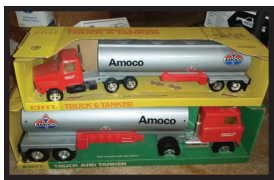

AMOCO & LOCAL ADVERTISING: Standard Oil/Amoco Gear of all Kinds going back several decades; Marathon, Amoco, Shell Fuel Cans; Station Pump Nozzles; Decals; ERTL Amoco Trucks & Banks; Caps & Jackets; Small Advertising Items; Cans & Tins; Local Jars & Bottles; Standard Oil Co Padlocks; 1949 4-H Pennant; Watseka Monopoly Set.

FISHING & CAMPING: 60+ Fishing Rods & Reels, Many Setup Ready for the Water; 20+ Boxed Reels incl. Abu Garcia, Shakespeare, Zebco Cardinal etc; Nearly 100 Fishing Reels total; Fly Rods; Antique Baits & Lures; Several Tackle Boxes loaded with modern baits & lures; Fishing Creel Baskets; Several Coleman Lanterns; Fishing Themed Decorations; BB/Pellet Guns; Camping Back Chairs; Coolers.

ANTIQUES & COLLECTIBLES: 10 Antique Quilts; Embroidered Tablecloths & Runners; Bicycles incl. Roadmaster, Schwinn, Vista, Huffy; NOS Samsonite Luggage in Original Boxes; Elgin Boxed Large Atomic Wall Clock; Vintage Clothes; Conn Cornet, Bach Trumpet & Conn Trombone; Oil Lamps; Pennants back to 1940s; Cast Iron Garden Bell; Antique Toys incl. Tin Harley Motorcycle, Tootsietoy, Red Line Hot Wheel, ERTL Farm Tractors & Implements, Tonka Trucks, Board Games & more; Block & Tackle; Keg Barrel with Spigot; Copper Boiler; Primitive Saws & Scythes; Milk Cans; Coal Buckets; Antique Table Fans; Tobacco Tins; Corn Drying Racks; Ride on Toys; Curtain Tiebacks; Baby Shoes in Original Advertising Boxes; Barbie Dolls & Accessories; Plastic Doll Furniture; Boy Scout Items; Perfection Heater; Marbles; Children's Books; 33 1/3 & 45 RPM Records; Coater Wagons & Sleds; Steamer Trunks; Hats & Hat Boxes; Bird Houses; Speed Queen Mangle Ironer; Iron Base School Desks; Chicken Coop.