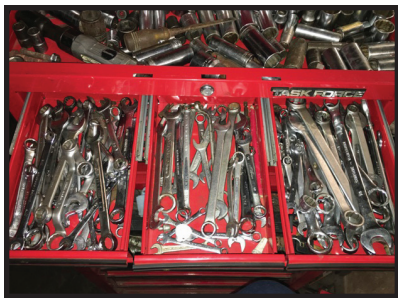

DRAINAGE, SEPTIC & OTHER TOOLS: Robin Jumping Jack Packer; Bosch Brute Elec. Hammer/Chisel; General 210 Power Auger w/ Stand & 4", 6" & 8" Augers; Mustang High Pressure Water Jetter Model #10-E Grease & Sludge Jetter w/ Pulse Pump; Mustang Hose Reel, Cart & Several 100 ft of Hose; Electric EEL Power Snake; Porter-Cable Pancake Compressor; Assorted Flat Steel & Coil Spring Snakes of Various Lengths; B&D Power Sledge Elec. Jack Hammer; Ridgid Kollmann Model K-38 Pipe & Drain Cleaning Snake; David White Transit; Alum. Tri-Pod; ICS 613 GC Concrete Chain Saw, Made in Italy; 1/2" & 3/4" Hose Fitting Compression Tool, Like New; Homelite 2" Trash Pump; Rigid 60" & Several Other Pipe Wrenches; Several Milwaukee Power Tools Including H.D. 14" Abrasive Cut Off w/ Diamond Blade, Saw-Zalls, Magnum Hole Shooter, 3/8" Hammer Drill, Right Angle Reversible 1/2" Drill, 7/8" - 2-9/16" Auger Drill Bits, Hole Saws, 1/2" Hole Hawg, 1/2" Hammer Drill, Rotary Hammer & Circular Saws; DeWalt 1/2" Electric Impact; Makita Demolition Hammer; Bosch Hammer Drill w/ SDS-Max Core Bit Adapter Shanks; Husqvarna 375K 14" Gas Powered Concrete Saw; Roto Zip; Triumph Tap & Die Set; 18V DeWalt Reciprocating Saw; Laser Mark LD-100N Laser Detector; Makita 4" Grinder; Delta Drill Press; Baldor 1/3 hp Bench Grinder; 2) Task Force 10 Drawer Roll-A-Round Tool Cabinets; Several Mechanics Tools & Wrenches; Several H.D. Drop Cords; Bolt & Fitting Stackable Bins; Target Guard Chisel Set; Werner 300 lb, 6' Fiber Glass Ladder; Workmate 350 Shop Bench; 5) New Case Backhoe Bucket Teeth; Rolls of New & Used Plastic Water Line, Various Sizes; New & Used Air Hose; Several Chains, Binders & Ratchet Straps; Several Lg. Plastic Tub Full of Plumbing & Electrical Fittings & Hardware; A lot of Brass, Copper & Steel Pipe Fittings & Couplers; Rolls of Copper Tubing, Assorted Sizes; Crates & Crates of New & Used PVC Fitting, Multiple Sizes; N.O.S. Moen Faucets & Other Plumbing Supplies.