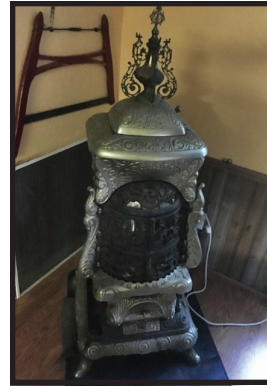

ESTATE AUCTION

TRACTOR - COLLECTIBLES - HOUSEHOLD

SATURDAY - SEPT. 10, 2016 @ 10:00 A.M. CST

Located at 481 E/650 North Rd., Buckley, IL 60918. Directions: From I-57 @ Exit 272 (Buckley) go East 1 mile to US 45 then South 1 mile to 700 N/410 E then East 1/2 mile to 700 N/480 E then South 1/2 mile. Watch for Signs.